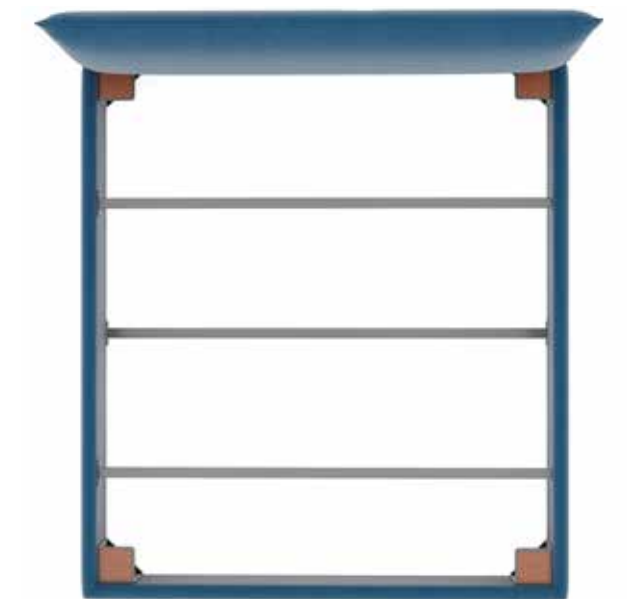

BASI FISSE

PLAIN BED BASES

BED BASES

Giroletto Small

Base letto autoportante composta da Piano Letto Classic e pannellini H 10 cm in legno imbottiti e rivestiti in vellutino termo-accoppiato.

Self-supporting Classic Bed Base made with wooden H 10 cm padded panels velvet coated.

Giroletto Medium

Base letto costituita da pannelli H 20 cm in legno particellare, imbottiti e rivestiti in vellutino termo-accoppiato. Piano letto Classic incluso.

Bed base made with wooden chipboard H 20 cm padded panels velvet coated. Classic Bed Slat included.

Giroletto Large

Base letto costituita da pannelli H 26 cm in legno particellare, imbottiti e rivestiti in vellutino termo-accoppiato. Piano letto Classic incluso.

Bed base made with wooden chipboard H 26 cm padded panels velvet coated. Classic Bed Slat included.

Giroletto Extra Large

Base letto costituita da pannelli H 32 cm in legno particellare, imbottiti e rivestiti in vellutino termo-accoppiato. Piano letto Classic incluso.

Bed base made with wooden chipboard H 32 cm padded panels velvet coated. Classic Bed Slat included.