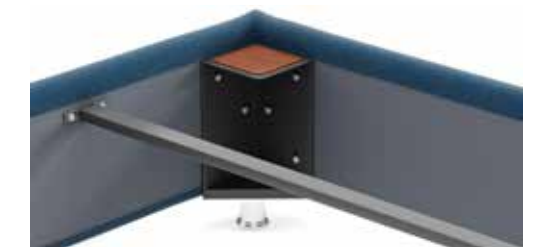

Giroletto Medium

Base letto costituita da pannelli H 20 cm in legno particellare, imbottiti e rivestiti in vellutino termo-accoppiato. Piano letto Classic incluso.

Bed base made with wooden chipboard H 20 cm padded panels velvet coated. Classic Bed Slat included.

Giroletto Large

Base letto costituita da pannelli H 26 cm in legno particellare, imbottiti e rivestiti in vellutino termo-accoppiato. Piano letto Classic incluso.

Bed base made with wooden chipboard H 26 cm padded panels velvet coated. Classic Bed Slat included.

Giroletto Extra Large

Base letto costituita da pannelli H 32 cm in legno particellare, imbottiti e rivestiti in vellutino termo-accoppiato. Piano letto Classic incluso.

Bed base made with wooden chipboard H 32 cm padded panels velvet coated. Classic Bed Slat included.