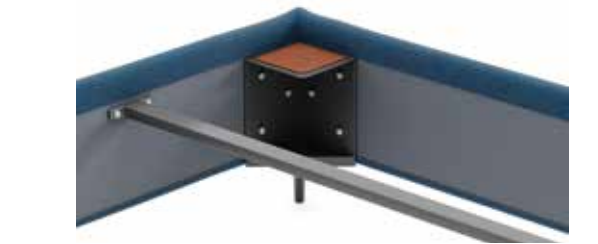

Giroletto Medium

Base letto costituita da pannelli H 20 cm in legno particellare, imbottiti e rivestiti in vellutino termo-accoppiato. Piano letto Classic incluso.

Bed base made with wooden chipboard H 20 cm padded panels velvet coated. Classic Bed Slat included.

Giroletto Large

Base letto costituita da pannelli H 26 cm in legno particellare, imbottiti e rivestiti in vellutino termo-accoppiato. Piano letto Classic incluso.

Bed base made with wooden chipboard H 26 cm padded panels velvet coated. Classic Bed Slat included.

Giroletto Extra Large

Base letto costituita da pannelli H 32 cm in legno particellare, imbottiti e rivestiti in vellutino termo-accoppiato. Piano letto Classic incluso.

Bed base made with wooden chipboard H 32 cm padded panels velvet coated. Classic Bed Slat included.