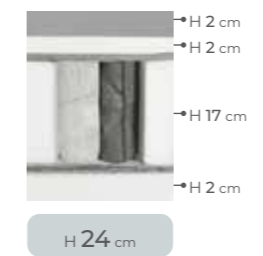

ALTEZZE DISPONIBILI

AVAILABLE SIZE