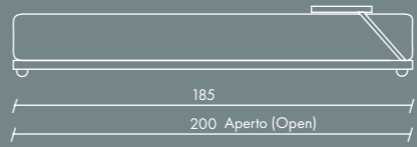

Materasso L75 x P185 x H14
Mattress W75 x L185 x H14

Bracciolo S
Small Armrest

  H 14 A molle Springs	 H 14 A molle boxato Orthopedics Springs	 H 14 Poliuretano Espanso Polyurethane Foam