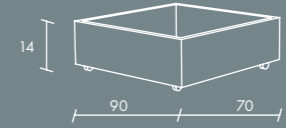

ACCESSORI VANO SOTTO LETTO
OPTIONAL ACCESSORIES