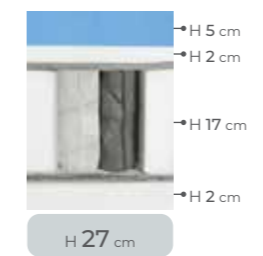

ALTEZZE DISPONIBILI

AVAILABLE SIZE