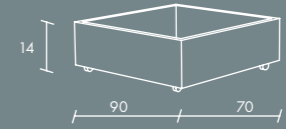

ACCESSORI VANO SOTTO LETTO
OPTIONAL ACCESSORIES