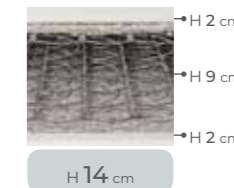

Massima Traspirabilità

Maximum Breathability

Il rivestimento in cotone poliestere possiede una grande capacità di assorbimento dell'umidità con conseguente straordinaria sensazione di freschezza e benessere a contatto con la pelle. Rivestimento antistatico, termoisolante e con proprietà antibatteriche. *The cotton lining has a great capacity to absorb moisture with an extraordinary sensation of freshness and well-being in contact with the skin. Antistatic, heat-insulating and antibacterial coating.*

ALTEZZE DISPONIBILI
AVAILABLE SIZE