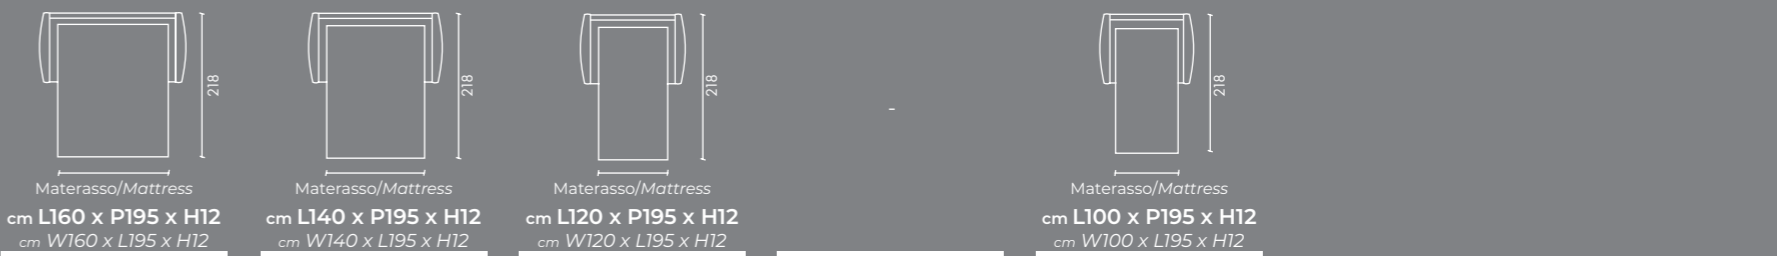

Bracciolo L
Large Armrest

Bracciolo M
Medium Armrest

Bracciolo S
Small Armrest

Bracciolo XS
Extra Small Armrest

Piano Letto
Bed Size

Matrimoniale
Double Bed

Francese
French Bed

1 Piazza e 1/2
Small Double Bed