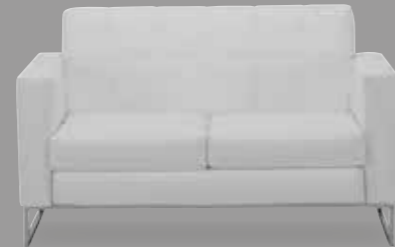

BRACCIOLI MEDIUM
MEDIUM ARMREST

BRACCIOLI EXTRA SMALL
EXTRA SMALL ARMREST